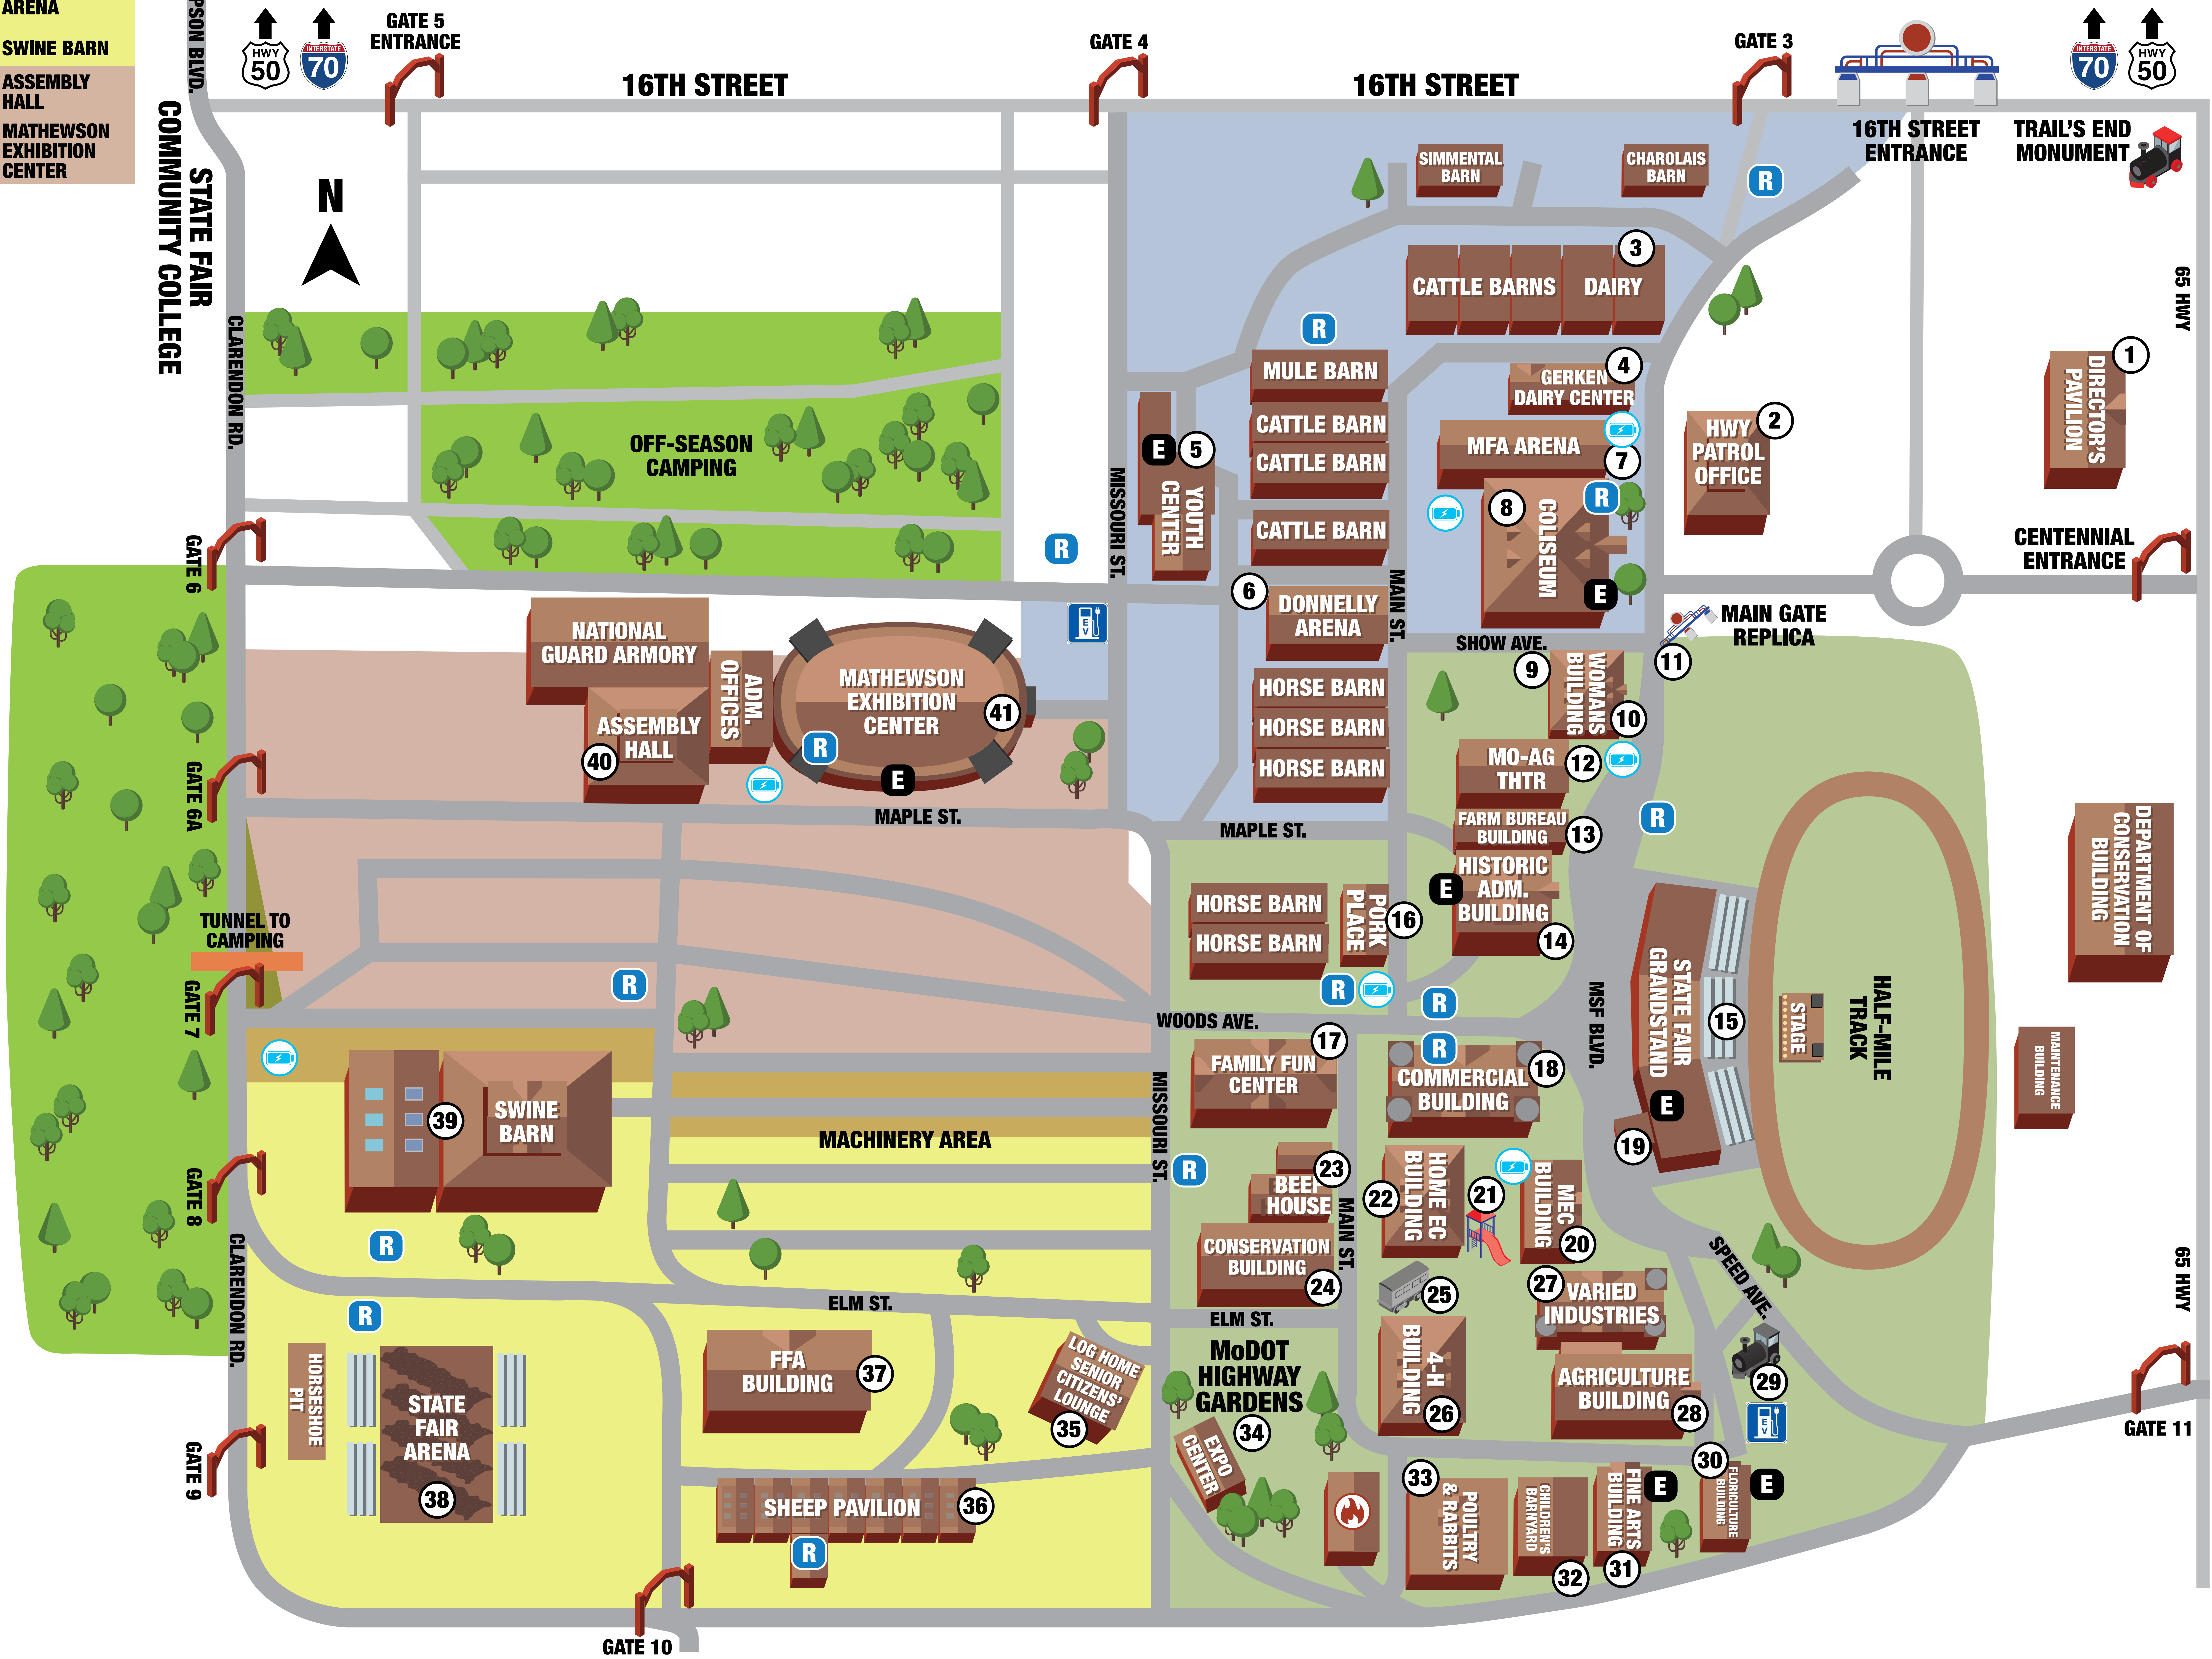

# ★ LEGEND ★

- 1 DIRECTOR'S PAVILION
- 2 HIGHWAY PATROL OFFICE
- 3 LIVESTOCK BARN
- 4 GERKEN DAIRY CENTER
- 5 DR. TAYLOR WOODS YOUTH CENTER
- 6 DONNELLY ARENA
- 7 MFA YOUTH LIVESTOCK ARENA
- 8 COLISEUM
- 9 MUSEUM ENTRANCE
- 10 WOMANS BUILDING/DNR
- 11 MAIN GATE REPLICA
- 12 MO-AG THEATRE
- 13 FARM BUREAU BUILDING
- 14 HISTORIC ADMINISTRATION BUILDING
- 15 STATE FAIR GRANDSTAND
- 16 PORK PLACE
- 17 FAMILY FUN CENTER
- 18 COMMERCIAL BUILDING
- 19 BOX OFFICE
- 20 MEC BUILDING
- 21 KIDS ZONE
- 22 HOME EC BUILDING
- 23 BEEF HOUSE & SHOWCASE
- 24 CONSERVATION BUILDING
- 25 40 & 8 RAILROAD CAR
- 26 4-H BUILDING
- 27 VARIED INDUSTRIES BUILDING
- 28 AGRICULTURE BUILDING
- 29 FRISCO ENGINE DISPLAY
- 30 FLORICULTURE BUILDING
- 31 FINE ARTS BUILDING
- 32 CHILDREN'S BARNYARDS
- 33 POULTRY & RABBITS
- 34 MODOT HIGHWAY GARDENS & EXPO CENTER
- 35 LOG HOME SENIOR CITIZENS' LOUNGE
- 36 SHEEP PAVILION
- 37 FFA BUILDING
- 38 STATE FAIR ARENA
- 39 SWINE BARN
- 40 ASSEMBLY HALL
- 41 MATHEWSON EXHIBITION CENTER

# MISSOURI STATE FAIRGROUNDS YEAR-ROUND EVENTS MAP

[WWW.MOSTATEFAIRGROUNDS.COM](http://WWW.MOSTATEFAIRGROUNDS.COM)

**GUEST SERVICES**

- E** BUILDING WITH ELEVATOR OR CHAIR LIFT
- FIRE DEPARTMENT
- ELECTRIC VEHICLE CHARGING STATIONS
- R** RESTROOMS
- MOBILE CHARGE STATION